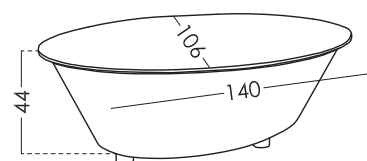

Colores tapas

Guarantee

2 years*
 *6-month guaranty extension by activating it on the web

Packaging

Shrink wrapping plastic packaging with protective corner brackets

Legs options

Measures

Long 140 cm
 Width 106 cm
 Width without leg 44 cm
 Open height 56 cm
 Bunker background 38 cm
 Volume m3 0,7 m³
 Top thickness 18 mm
 45 Kg

Scheme

Options

Lifting top

Storage

Horizontal leveler

FLAVIO is manufactured by Fama Sofas, whose quality system is certified by AENOR and IQNET, according to ISO 9001-2008, with certificate number ER-790/01/99 “.